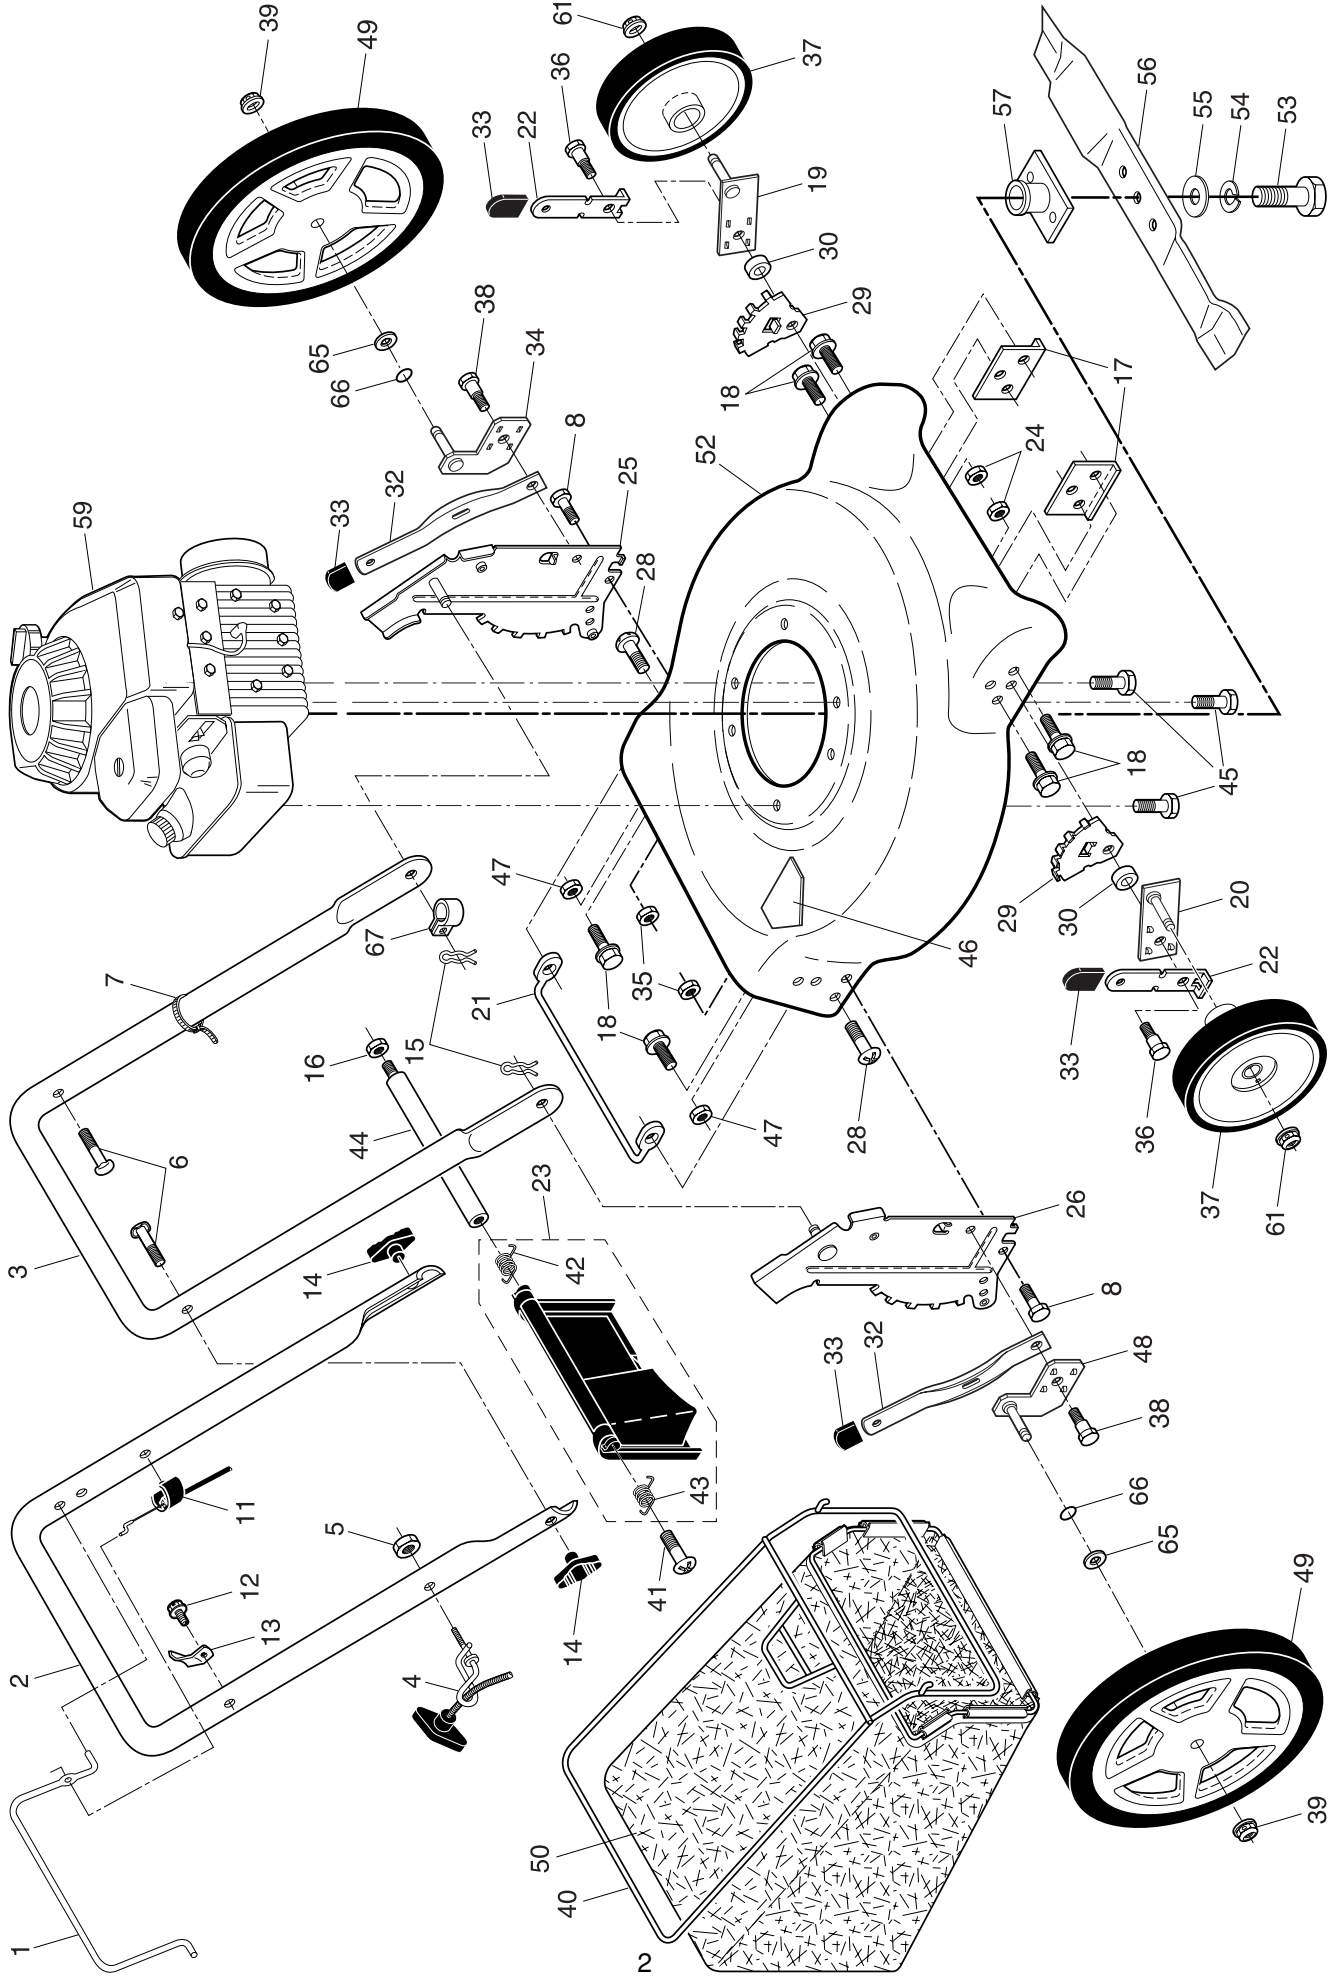

ILLUSTRATED PARTS LIST

MODEL NUMBER MM4053CM

PRODUCT NUMBER 961 31 00-20

MFG. ID. NUMBER 96131002000

ROTARY LAWN MOWER - - MODEL NUMBER MM4053CM (96131002000) PRODUCT NUMBER 961 31 00-20

ROTARY LAWN MOWER - - MODEL NUMBER MM4053CM (96131002000) PRODUCT NUMBER 961 31 00-20

NOTE: All component dimensions given in U.S. inches. 1 inch = 25.4 mm. **IMPORTANT:** Use only Original Equipment Manufacturer (O.E.M.) replacement parts. Failure to do so could be hazardous, damage your lawn mower and void your warranty.